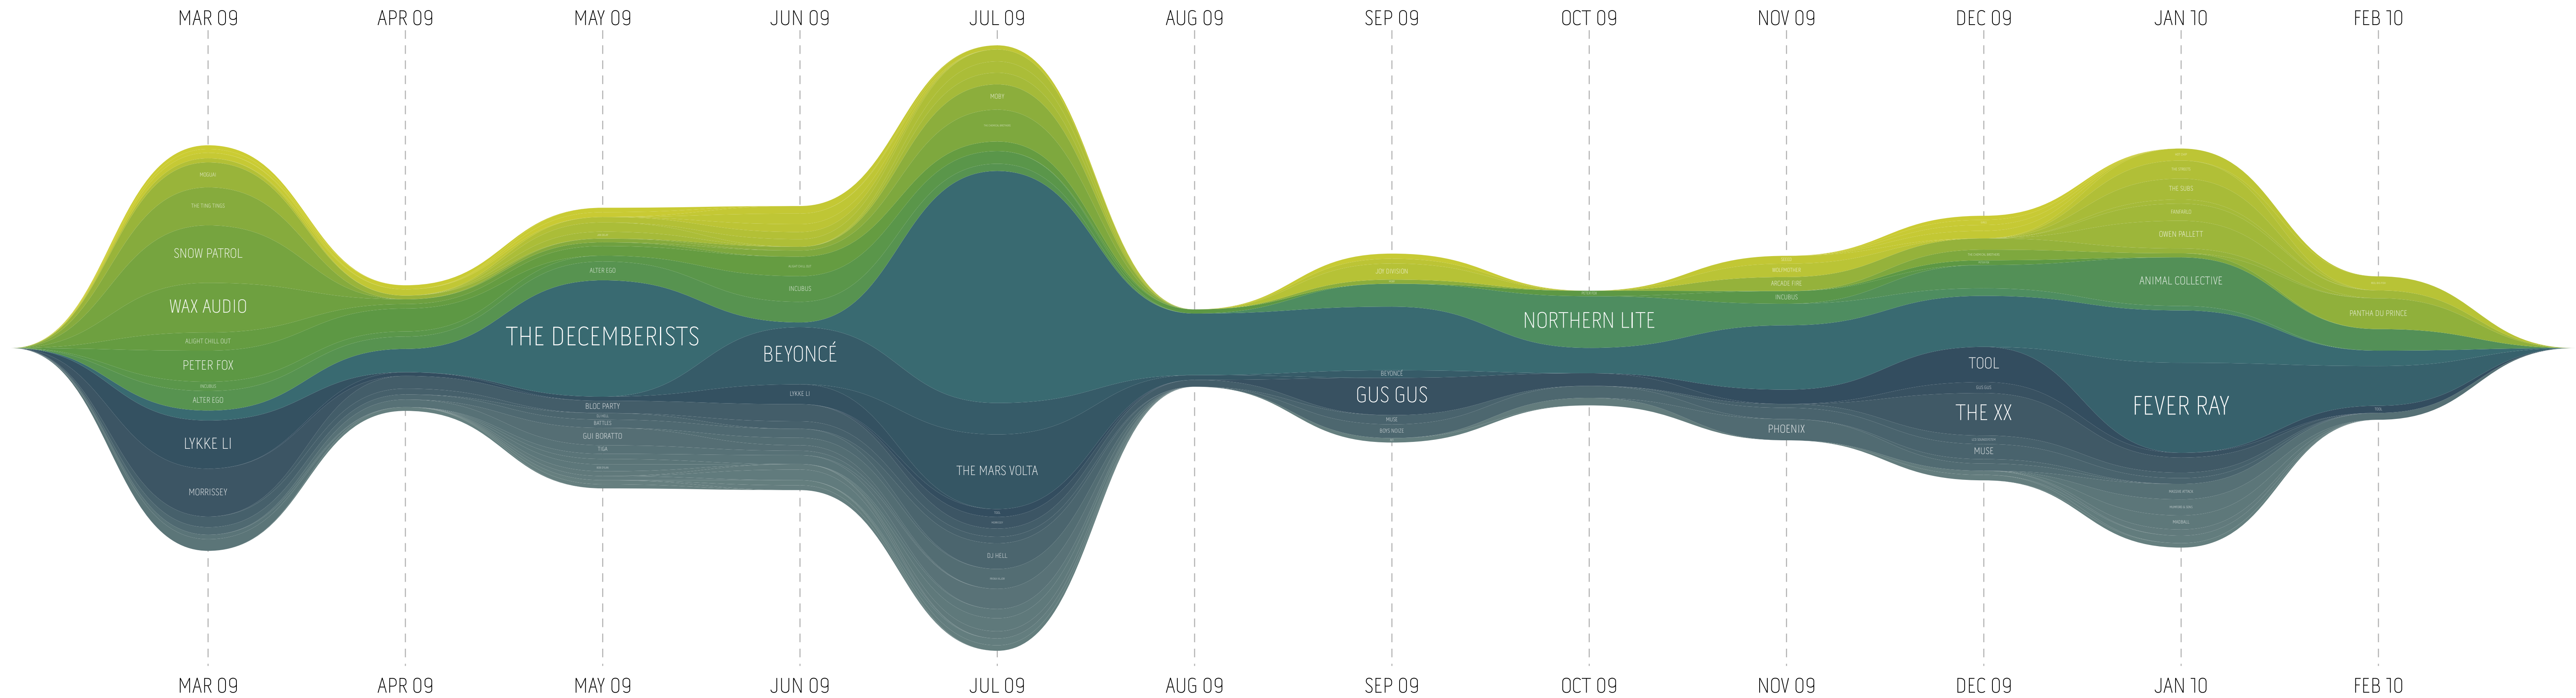

# GOMEZR'S LISTENING TRENDS

MONTH-BY-MONTH LISTENING TRENDS FOR THE PAST 12 MONTHS\*

\* Derived from your top 40 artists for the past 12 months. The sections in this graph illustrate your top 40 artists in each month.